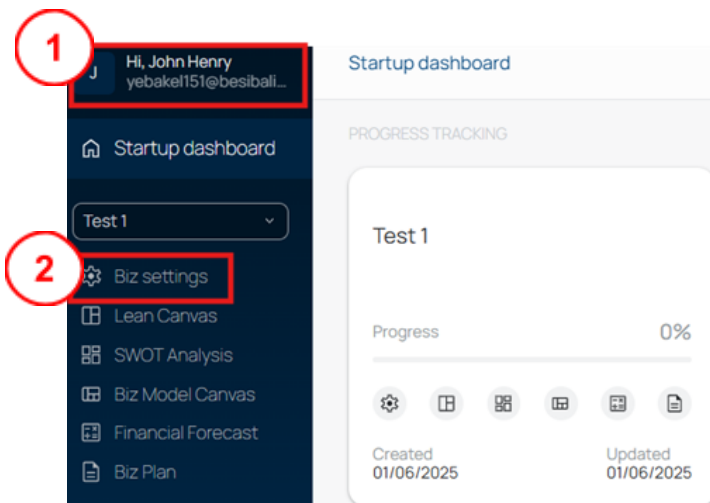

# Bizezi Joining Process

The following steps get you setup for accessing the Bizezi web-based application

1. Go to <https://bizeziapp.com/> and go to the Pricing tab.

2. Click on Create Account

3. Enter your name, email and password (Make sure you write down your login details).

4. You will now be asked to complete a brief survey.

# Bizezi Joining Process

5. You will now see this screen - Pick your plan (Validate / Model / Plan)

6. You will enter the app - on the dashboard on the left hand side is the module menu.

7. Check your email account for:  
 a. Welcome email  
 b. Verify your email