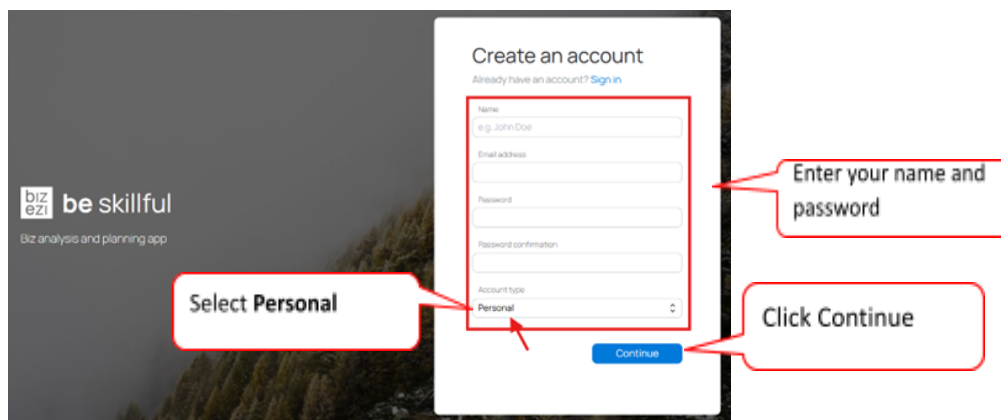

# Bizezi Joining Process

The following steps get you setup for accessing the Bizezi web-based application

1. Go to <https://bizeziapp.com/> and go to the Pricing tab.

2. Click on Create Account

3. Enter your name, email and password (Make sure you write down your login details).

4. You will now be asked to complete a brief survey.