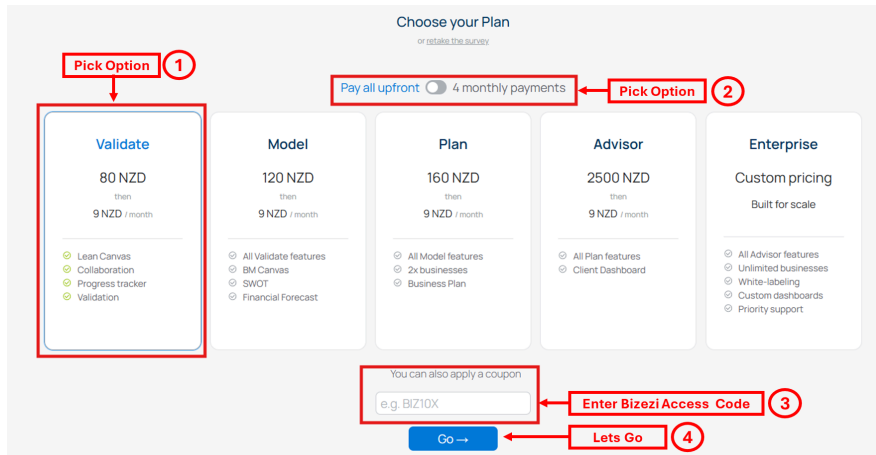

Bizezi Joining Process

5. You will now see this screen - Pick your plan (Validate / Model / Plan)