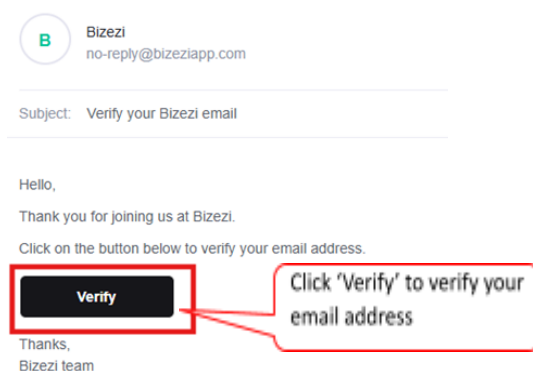

# Bizezi Joining Process

The following steps get you setup for accessing the Bizezi web-based application

1. Go to <https://bizeziapp.com/> and go to the Pricing tab.

2. Click on Create Account

3. Enter your name, email and password (Make sure you write down your login details).

# Bizezi Joining Process

5. You will now see this screen - Pick your plan (Validate / Model / Plan)

6. You will enter the app - on the dashboard on the left hand side is the module menu.

7. Check your email account for:  
 a. Welcome email  
 b. Verify your email